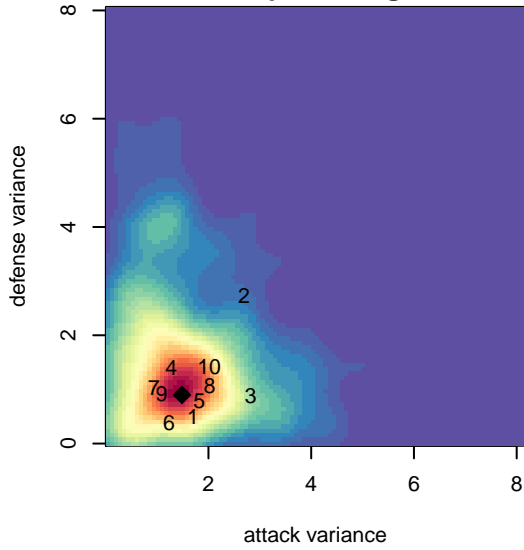

Seattle Celtic Green G04

Seattle Celtic
 Seattle, WA
 G04 total strength=1415
 attack=9.48 defense=7.47
 fall league = PSPL WNPL U14
 spr league = Spr PSPL – '04 Super 1 U14

alt names used:
 Seattle Celtic G04 Green
 Seattle Celtic G04 Green
 Seattle Celtic G04 Green
 Seattle Celtic G04 Green
 Seattle Celtic G04 Green
 Seattle Celtic G04 Green
 SEATTLE CELTIC G04 GREEN (WA)

Seattle Celtic Green G04
 Dots are actual minus expected GF (blue circles) and GA (red triangles).
 Blue line is smoothed change in attack strength. Red is smoothed change in defense strength.

**attack and defense variance (black dot)
relative to other teams
and top 10 in region**