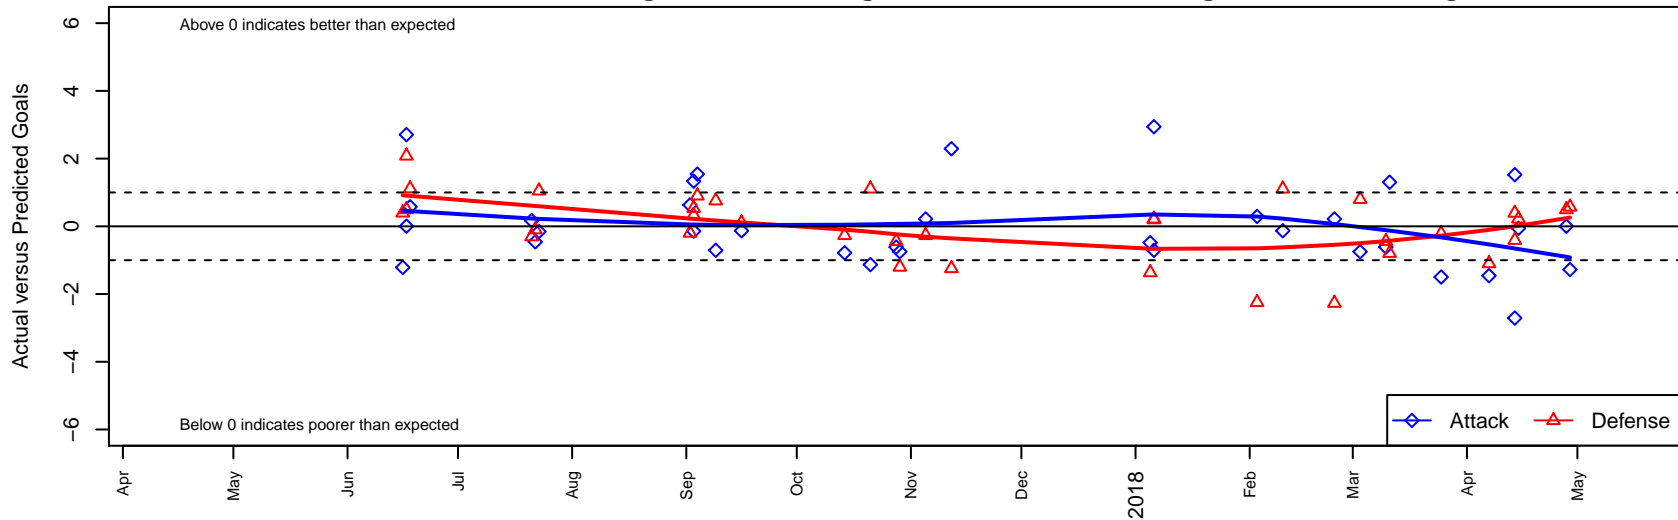

Seattle Celtic Green G04

Seattle Celtic
 Seattle, WA
 G04 total strength=1415
 attack=9.48 defense=7.47
 fall league = PSPL WNPL U14
 spr league = Spr PSPL – '04 Super 1 U14

alt names used:
 Seattle Celtic G04 Green
 Seattle Celtic G04 Green
 Seattle Celtic G04 Green
 Seattle Celtic G04 Green
 Seattle Celtic G04 Green
 Seattle Celtic G04 Green
 SEATTLE CELTIC G04 GREEN (WA)

Venues played:
 2017 Starfire Spring Classic GU14
 2017 Sounders FC Cup GU14 Gold
 2017 Labor Day Cup GU14
 2017 PSPL WNPL U14
 2017 PacNW Winter Classic 2004 Premier 2
 2017 Spr PSPL – '04 Super 1 U14
 2017 WA Cup U14 Silver U14

Seattle Celtic Green G04
 Dots are actual minus expected GF (blue circles) and GA (red triangles).
 Blue line is smoothed change in attack strength. Red is smoothed change in defense strength.

**attack and defense variance (black dot)
relative to other teams
and top 10 in region**