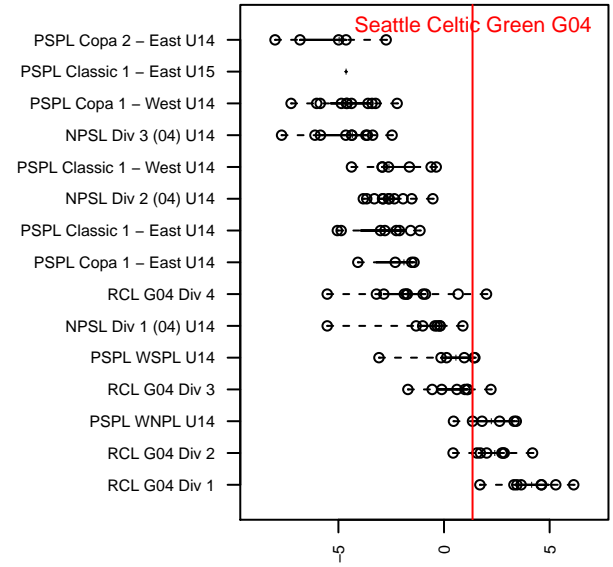

**attack and defense rating
relative to others at age
and all opponents in last 13 months**